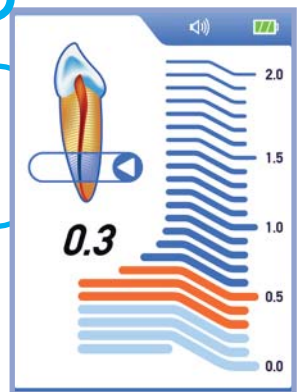

- Large color display to facilitate file tracking
- Progressive sound control for dual control
- Powered by rechargeable battery
- Latest multi-frequency technology enables location of the apex in most types of canal conditions
- Fully automatic device

UPPER CANAL ZONE

The cursor on the tooth icon indicates the progression of the file in the canal

APICAL ZONE

Extended apical zone from 0.9 to 0.0

When the apex is reached, a solid tone is emitted

When the cursor on the tooth icon shows **OVER** this indicates that the file has passed the apex