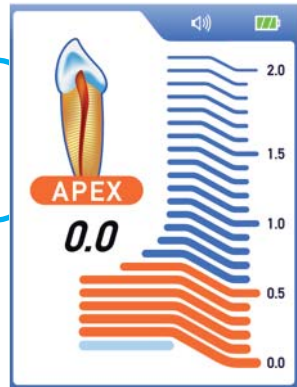

UPPER CANAL ZONE

The cursor on the tooth icon indicates the progression of the file in the canal

APICAL ZONE

Extended apical zone from 0.9 to 0.0

When the apex is reached, a solid tone is emitted

When the cursor on the tooth icon shows **OVER** this indicates that the file has passed the apex