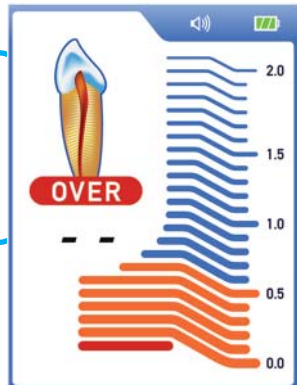

UPPER CANAL ZONE

The cursor on the tooth icon indicates the progression of the file in the canal

APICAL ZONE

Extended apical zone from 0.9 to 0.0

When the apex is reached, a solid tone is emitted

When the cursor on the tooth icon shows **OVER** this indicates that the file has passed the apex